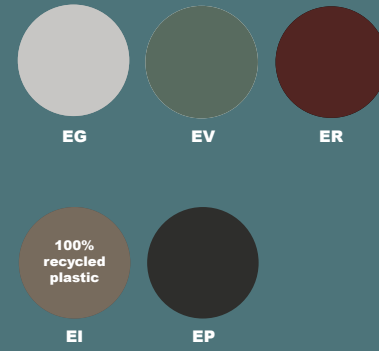

4-Leg polypropylene base