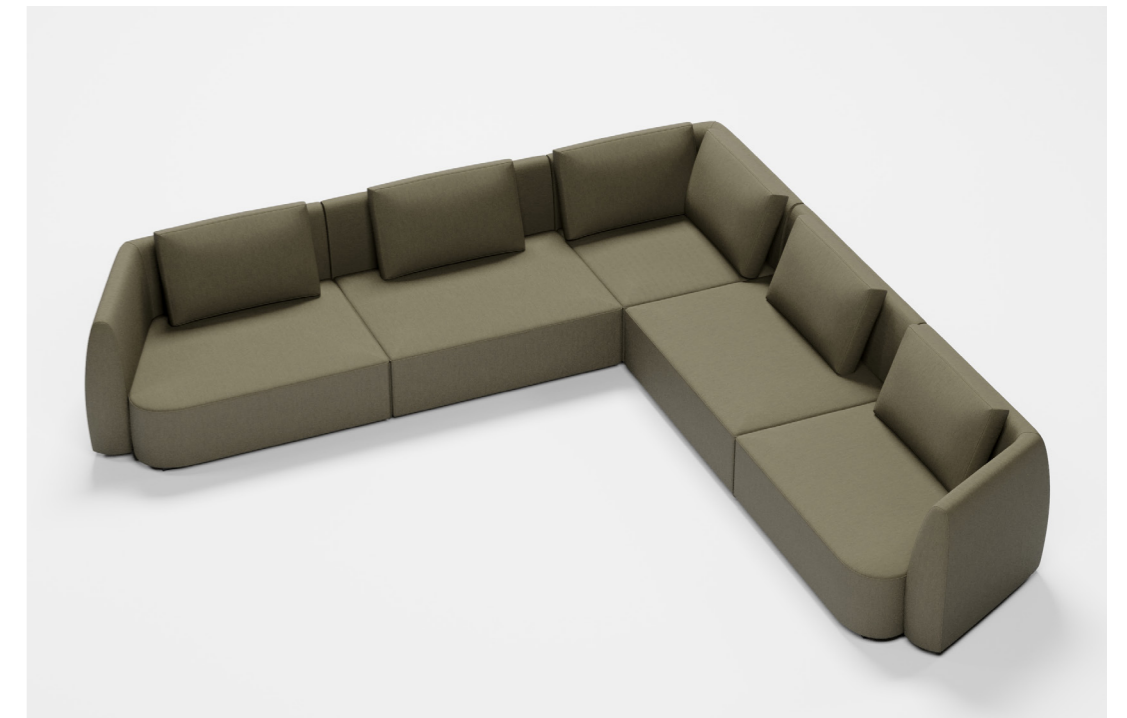

CADEINOR

MAGAZINE

KHAL

SOME CONFIGURATIONS