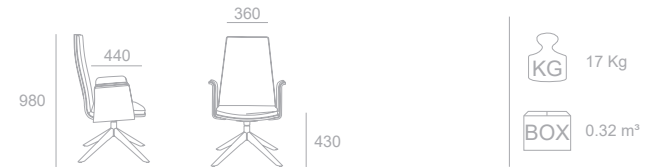

Poltrona lounge, costa media com estofo frontal. Apoio de braços fixos com estofo no interior. Base de 4 hastes em madeira.

Mid back with front upholstery lounge armchair. Fixed armrests with upholstery on the inside. 4 spoke wood base.

Butaca salón, respaldo medio con tapizado frontal. Apoyabrazos fijos con tapizado en el interior. Base de 4 varillas en madera.

Fauteuil salon, dossier moyen garnis à l'avant. Accoudoirs fixes garnis à l'intérieur. Piètement de 4 tiges en bois.