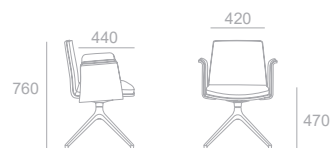

Costa baixa com estofa frontal. Sem apoio de braços. Base piramidal em alumínio polido.

Low back with front upholstery. Without armrests. Pyramidal polished aluminium base.

Respaldo bajo con tapizado frontal. Sin apoyabrazos. Base piramidal en aluminio pulido.

Dossier bas garnis à l'avant. Sans accoudoirs. Piètement pyramidal en aluminium poli.